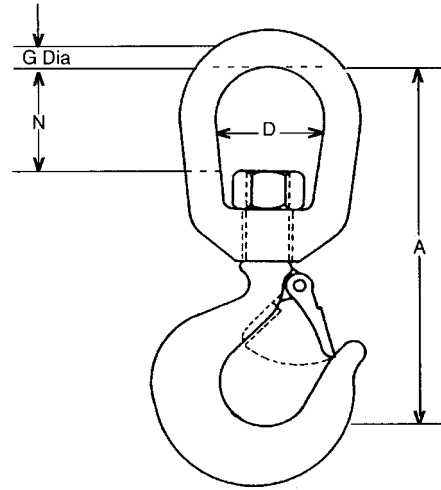

RED PAINTED ALLOY STEEL SWIVEL HOOKS

WITH SAFETY CATCH

TESTED AND CERTIFIED

SWL TONNES	A mm	D mm	G mm	N mm	WEIGHT EACH KGS
1	113	31	9	23	0.60
1.5	134	38	12	33	0.93
2	151	44	15	40	1.27
3	161	44	15	41	1.92
4.5	189	51	19	44	2.67
7	243	63	25	58	4.84
11	282	70	28	60	7.75

RED PAINTED ALLOY STEEL EYE HOOKS

WITH SAFETY CATCH

TESTED AND CERTIFIED

SWL TONNES	A mm	B mm	C mm	D mm	E mm	F mm	G mm	H mm	WEIGHT EACH KGS
1	82	19	25	32	15	22	20	38	0.25
1.5	93	25	27	34	18	24	22	45	0.43
2	104	28	28	37	19	25	26	52	0.67
3	119	32	32	40	22	28	29	61	0.87
4.5	146	40	38	50	29	34	37	75	1.85
7	187	51	48	60	35	43	46	97	4.05
11	230	62	58	72	42	48	58	119	6.87
15	255	72	65	84	50	57	66	136	9.93