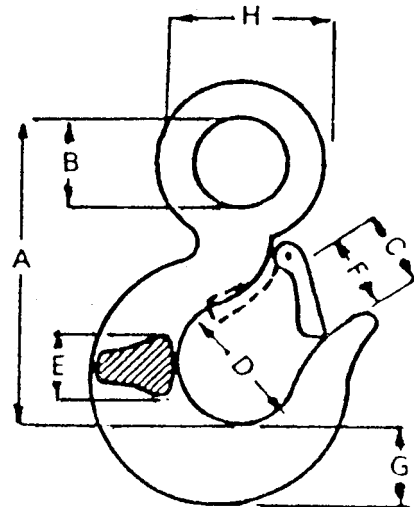

RED PAINTED ALLOY STEEL SWIVEL HOOKS

WITH SAFETY CATCH

TESTED AND CERTIFIED

SWL TONNES	A mm	D mm	G mm	N mm	WEIGHT EACH KGS
1	113	31	9	23	0.60
1.5	134	38	12	33	0.93
2	151	44	15	40	1.27
3	161	44	15	41	1.92
4.5	189	51	19	44	2.67
7	243	63	25	58	4.84
11	282	70	28	60	7.75

RED PAINTED ALLOY STEEL EYE HOOKS

WITH SAFETY CATCH

TESTED AND CERTIFIED

SWL TONNES	A mm	B mm	C mm	D mm	E mm	F mm	G mm	H mm	WEIGHT EACH KGS
1	82	19	25	32	15	22	20	38	0.25
1.5	93	25	27	34	18	24	22	45	0.43
2	104	28	28	37	19	25	26	52	0.67
3	119	32	32	40	22	28	29	61	0.87
4.5	146	40	38	50	29	34	37	75	1.85
7	187	51	48	60	35	43	46	97	4.05
11	230	62	58	72	42	48	58	119	6.87
15	255	72	65	84	50	57	66	136	9.93